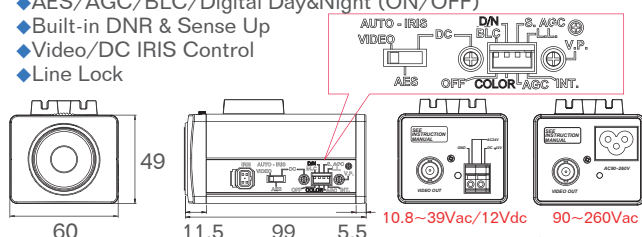

MTC-8392HQDN

- ◆1/3" Super Hi-Res. Color Camera
- ◆Sony HQ1/ 540TVL/ 0.08Lux@F1.0
- ◆Mechanical Focus Adjustment
- ◆AES/AGC/BLC/Digital Day&Night (ON/OFF)
- ◆Built-in DNR & Sense Up
- ◆Video/DC IRIS Control
- ◆Line Lock