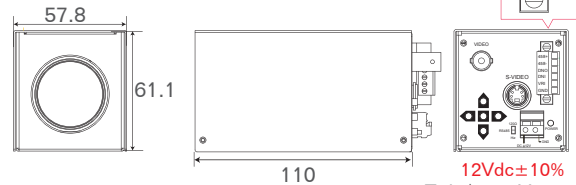

MZC-EX1000A new

- 36x D/N Car License Plate Zoom Camera
- 1/4" Sony Exview HAD CCD
- Sony HQ1 DSP, Color: 540TVL; B&W: 560TVL
- 0.7Lux@F1.6 (30IRE)
- Multi-language OSD Setting Menu
- RS485 Interface OSD Control by Pelco-D, Pelco P
- 36x Optical Manual/ Auto Focus/ Auto IRIS Zoom Lens
- D/N: Auto/Ext./Schedule Input Control Mechanical IR Cut Filter (ICR)
- Shutter Mode (SCHEDULE / DAY&NIGHT)
- Manual Shutter: 16 Steps
- Privacy Zone Mask
- With Year/Month/Date and Timer Clock